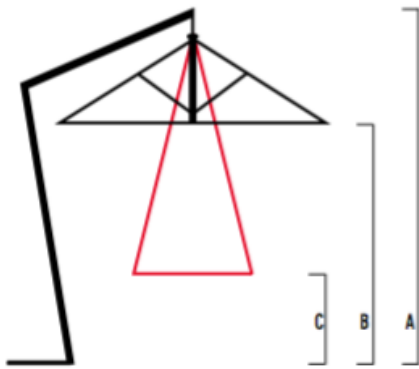

SPECIFICATIONS FOR VULCANO OFFSET PATIO UMBRELLA

	10x10	10x13	13x13
A	10.3'	10.3'	10.8'
B	8'	8'	8'
C	2.5'	1.3'	0.7'